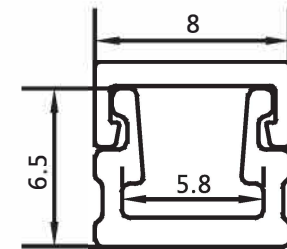

Installation: Surface mounted installation

Max watt: Less than 18w/meter. Suggest with 1pcs DC12V/24V 2835 192led/meter led strip light , PCB size not over 5mm

Product Spec

Material : AL6063-T5

PC/ PC cover : Frosted/Transparent/Opal

Maximum length : 3M

Application : Commercial lighting/Office lighting

www.rhealedlinear.com

Accessories

Unit:mm

Remarks:customized design size and spec available