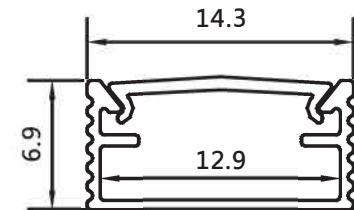

Installation: Surface mounted installation

Max watt: Less than 18w/meter. Suggest with 1pcs DC12V/24V 2835 192led/meter led strip light , PCB size not over 12mm

Accessories

Unit:mm

Product Spec

Material : AL6063-T5

PC/ PC cover : Frosted/Transparent/Opal

Maximum length : 3M

Application : Commercial lighting/Office lighting

silver

black

white

Remarks:customized design size and spec available

www.rhealedlinear.com