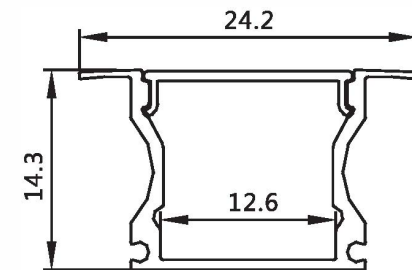

Installation: Embedded in wall or ceiling

Max watt: Less than 18w/meter. Suggest with lpcs DC12V/24V 2835 120led/meter led strip light, PCB size not over 12MM

Product Spec

Material : AL6063-T5

PC cover : Frosted/Transparent/Opal

Maximum length : 3M

Application : Commercial lighting Office lighting

silver

black

white

Accessories

Unit:mm

Remarks: customized design size and spec available