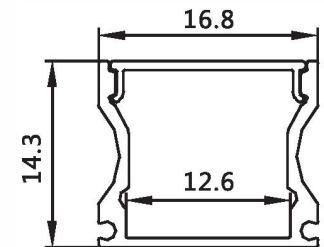

RHEA1202

Product Features

Light is even and smooth, it is necessary to preset the size slot of proximate matter, then fill the proximate matter, finally installing led strip light. No dark shadows, achieve the effect of seeing the light while lamp is invisible. Constant voltage led strip light is recommend.

Installation: Embedded in wall or ceiling

Max watt: Less than 18w/meter. Suggest with lpcs DC12V/24V 2835 120led/meter led strip light, PCB size not over 12MM

Accessories

Unit:mm

Product Spec

Material : AL6063-T5

PC cover : Frosted/Transparent/Opal

Maximum length : 3M

Application : Commercial lighting Office lighting

silver

black

white

Remarks:customized design size and spec available