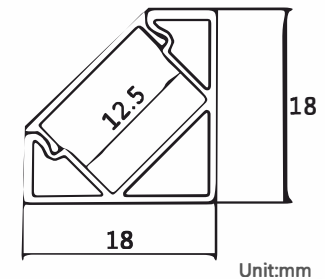

RHEA1203

Product Features

Light is even and smooth, it is necessary to preset the size slot of proximate matter, then fill the proximate matter, finally installing led strip light. No dark shadows, achieve the effect of seeing the light while lamp is invisible. Constant voltage led strip light is recommend.

Installation: Embedded in wall or ceiling

Max watt: Less than 18w/meter. Suggest with lpcs DC12V/24V 2835 120led/meter led strip light, PCB size not over 12MM

Accessories

Product Spec

Material : AL6063-T5

PC cover : Frosted/Transparent/Opal

Maximum length : 3M

Application : Commercial lighting Office lighting

silver

black

white

Remarks: customized design size and spec available