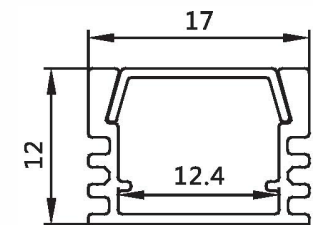

Installation: Embedded in wall or ceiling

Max watt: Less than 18w/meter. Suggest with lpcs DC12V/24V 2835 120led/meter led strip light, PCB size not over 12MM

## Product Spec

Material : AL6063-T5

PC cover : Frosted/Transparent/Opal

Maximum length : 3M

Application : Commercial lighting Office lighting

### Accessories

Unit:mm

Remarks: customized design size and spec available