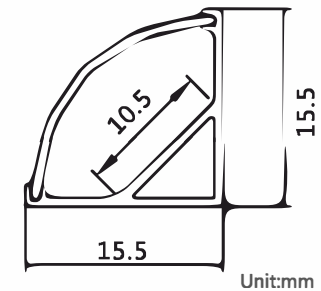

invisible. Constant voltage led strip light is recommend.

Installation: Wall corner surface mounted installation

Max watt: Less than 18w/meter. Suggest with 1pcs DC12V/24V 2835 120led/meter led strip light, PCB size not over 10MM

## Product Spec

Material : AL6063-T5

PC/PC cover :Frosted/Transparent/Opal

Maximum length : 3M

Application : Commercial lighting/Office lighting

[www.rhealedlinear.com](http://www.rhealedlinear.com)

### Accessories

Remarks:customized design size and spec available