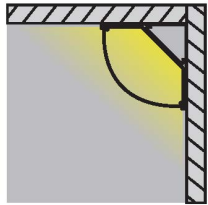

## Product Features

Light is even and smooth, installing led strip light, then fixed the clips, finally installing the aluminium profiles. No dark shadows, achieve the effect of seeing the light while lamp is

invisible. Constant voltage led strip light is recommend.

Installation: Wall corner surface mounted installation

Max watt: Less than 18w/meter. Suggest with 1pcs DC12V/24V 2835 120led/meter led strip light, PCB size not over 10MM