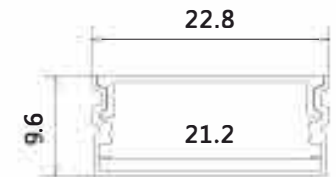

Installation: Embedded in wall or ceiling

Max watt: Less than 18w/meter. Suggest with 1pcs DC12V/24V 2835 120led/meter led strip light, PCB size not over 18MM

Accessories

Unit:mm

Product Spec

Material : AL6063-T5