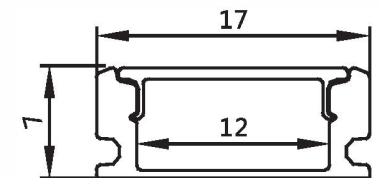

## Product Features

Light is even and smooth, it is necessary to preset the size slot of proximate matter, then fill the proximate matter, finally installing led strip light. No dark shadows, achieve the effect of seeing the light while lamp is invisible. Constant voltage led strip light is recommend.

Installation: Embedded in wall or ceiling

Max watt: Less than 18w/meter. Suggest with lpcs DC12V/24V 2835 120led/meter led strip light, PCB size not over 12MM

### Accessories

Unit:mm