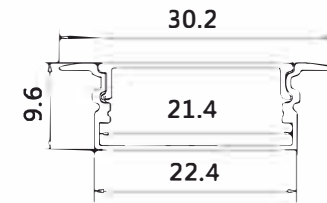

Installation: Embedded in wall or ceiling

Max watt: Less than 18w/meter. Suggest with lpcs DC12V/24V 2835 120led/meter led strip light, PCB size not over 20MM

Product Spec

Material : AL6063-T5

PC cover : Frosted/Transparent/Opal

Maximum length : 3M

Application : Commercial lighting Office lighting

www.rhealedlinear.com

Accessories

Unit:mm

Remarks:customized design size and spec available