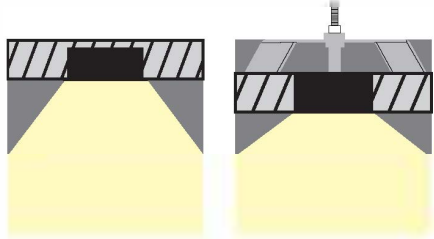

RHEA205-1B

Product Features

Light is even and smooth, it is necessary to preset the size slot of proximate matter, then fill the proximate matter, finally installing led strip light. No dark shadows, achieve the effect of seeing the light while lamp is invisible. Constant voltage led strip light is recommend.

Installation: Embedded in wall or ceiling

Max watt: Less than 18w/meter. Suggest with lpcs DC12V/24V 2835 120led/meter led strip light, PCB size not over 20MM

Product Spec

Material : AL6063-T5

PC cover : Frosted/Transparent/Opal