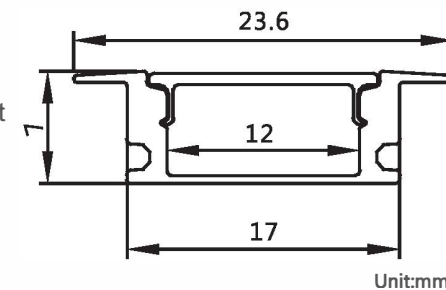

Installation: Embedded in wall or ceiling

Max watt: Less than 18w/meter. Suggest with lpcs DC12V/24V 2835 120led/meter led strip light, PCB size not over 12MM

## Product Spec

Material : AL6063-T5

PC cover : Frosted/Transparent/Opal

Maximum length : 3M

Application : Commercial lighting Office lighting

www.rhealedlinear.com

### Accessories

Remarks: customized design size and spec available