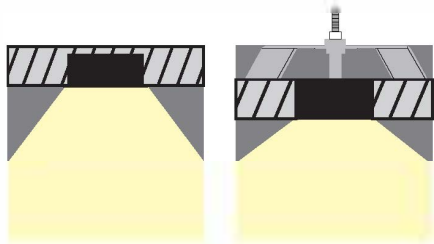

RHEA2050

Product Features

Light is even and smooth, it is necessary to preset the size slot of proximate matter, then fill the proximate matter, finally installing led strip light. No dark shadows, achieve the effect of seeing the light while lamp is invisible. Constant voltage led strip light is recommend.

Installation: Embedded in wall or ceiling

Max watt: Less than 18w/meter. Suggest with lpcs DC12V/24V 2835 120led/meter led strip light, PCB size not over 12MM

Accessories

Product Spec

Material : AL6063-T5

PC cover : Frosted/Transparent/Opal

Maximum length : 3M

Application : Commercial lighting Office lighting

Remarks: customized design size and spec available