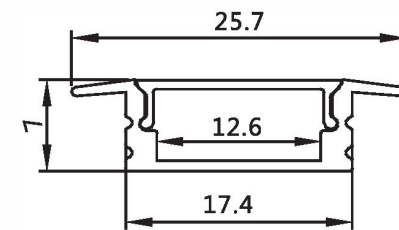

RHEA2050

Product Features

Light is even and smooth, it is necessary to preset the size slot of proximate matter, then fill the proximate matter, finally installing led strip light. No dark shadows, achieve the effect of seeing the light while lamp is invisible. Constant voltage led strip light is recommend.

Installation: Embedded in wall or ceiling

Max watt: Less than 18w/meter. Suggest with lpcs DC12V/24V 2835 120led/meter led strip light, PCB size not over 12MM

Accessories

Product Spec

Material : AL6063-T5

PC cover : Frosted/Transparent/Opal

Maximum length : 3M

Application : Commercial lighting Office lighting

Remarks: customized design size and spec available