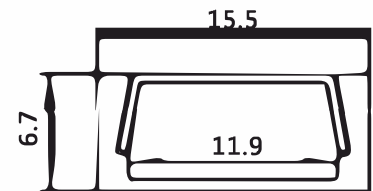

RHEA206

Product Features

Light is even and smooth, it is necessary to preset the size slot of proximate matter, then fill the proximate matter, finally installing led strip light. No dark shadows, achieve the effect of seeing the light while lamp is invisible. Constant voltage led strip light is recommend.

Installation: Embedded in wall or ceiling

Max watt: Less than 18w/meter. Suggest with lpcs DC12V/24V 2835 120led/meter led strip light, PCB size not over 12MM

Accessories

Unit:mm

Product Spec

Material : AL6063-T5