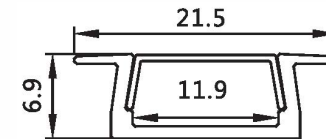

Installation: Embedded in wall or ceiling

Max watt: Less than 18w/meter. Suggest with 1pcs DC12V/24V 2835 120led/meter led strip light, PCB size not over 12MM

Accessories

Product Spec

Material : AL6063-T5

PC cover : Frosted/Transparent/Opal

Maximum length : 3M

Application : Commercial lighting Office lighting

silver

black

white

www.rhealedlinear.com

Unit:mm