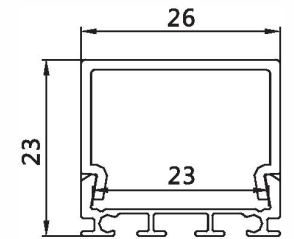

Installation: Embedded in wall or ceiling

Max watt: Less than 18w/meter. Suggest with 1pcs DC12V/24V 2835 120led/meter led strip light, PCB size not over 12MM

## Product Spec

Material : AL6063-T5

PC cover : Frosted/Transparent/Opal

Maximum length : 3M

Application : Commercial lighting Office lighting

silver

black

white

### Accessories

Unit:mm

Remarks: customized design size and spec available

[www.rhealedlinear.com](http://www.rhealedlinear.com)