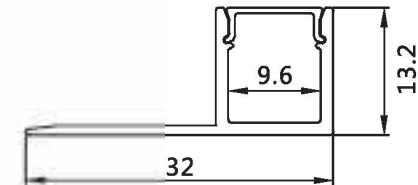

Installation: Embedded in wall or ceiling

Max watt: Less than 18w/meter. Suggest with lpcs DC12V/24V 2835 120led/meter led strip light, PCB size not over 8MM

Accessories

Unit:mm

Product Spec

Material : AL6063-T5