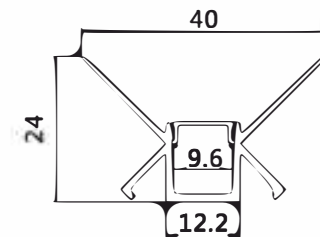

Installation: Embedded in wall or ceiling

Max watt: Less than 18w/meter. Suggest with 1pcs DC12V/24V 2835 120led/meter led strip light, PCB size not over 8MM

## Accessories

Unit:mm

Remarks: customized design size and spec available