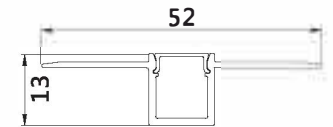

RHEA304

Product Features

Light is even and smooth, it is necessary to preset the size slot of proximate matter, then fill the proximate matter, finally installing led strip light. No dark shadows, achieve the effect of seeing the light while lamp is invisible. Constant voltage led strip light is recommend.

Installation: Embedded in wall or ceiling

Max watt: Less than 18w/meter. Suggest with lpcs DC12V/24V 2835 120led/meter led strip light, PCB size not over 8MM

Accessories

Unit:mm

Product Spec

Material : AL6063-T5

PC cover : Frosted/Transparent/Opal

Maximum length : 3M

Application : Commercial lighting Office lighting

silver

black

white

Remarks: customized design size and spec available