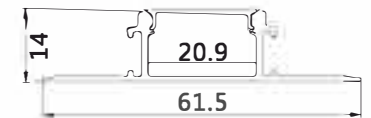

RHEA306

Product Features

Light is even and smooth, it is necessary to preset the size slot of proximate matter, then fill the proximate matter, finally installing led strip light. No dark shadows, achieve the effect of seeing the light while lamp is invisible. Constant voltage led strip light is recommend.

Installation: Embedded in wall or ceiling

Max watt: Less than 18w/meter. Suggest with lpcs DC12V/24V 2835 120led/meter led strip light, PCB size not over 20MM

Accessories

Product Spec

Unit:mm

Material : AL6063-T5