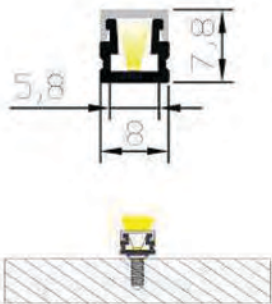

RHEALP0807

Silver
 Black
 White (RAL9016)

Material:	AL6063-T5
Surface:	Anodized/ Painting
PC cover:	Diffuser /Transparent /Opal
Power:	7.2W/m
Input voltage:	24VDC
Lamp beads:	198LEDs/m [3014]
Lighting source width:	4mm
Available lengths:	0.5-3m
Application:	Commercial lighting / Indoor lighting

COVER

Trans:08072
 Opal:08073
 Diffuser:08074

END CAP

Hole:08078
 W/O hole:08079

OTHERS

08070