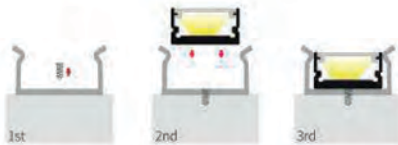

RHEALP1307

Material:	AL6063-T5
Surface:	Anodized/ Painting
PC cover:	Diffuser /Transparent /Opal
Power:	14.4W/m
Input voltage:	24VDC
Lamp beads:	120LEDs/m (2835)
Lighting source width:	10 mm
Available lengths:	0.5-3m
Application:	Commercial lighting / Indoor lighting Decorative design

Silver
 Black
 White (RAL9016)

COVER

Trans :130702
Opal: 130703

END CAP

Hole:13078
W/O hole:13079

CLIP

12070