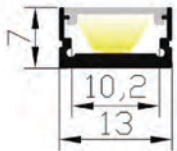

RHEALP1307

Material:	AL6063-T5
Surface:	Anodized/ Painting
PC cover:	Diffuser /Transparent /Opal
Power:	14.4W/m
Input voltage:	24VDC
Lamp beads:	120LEDs/m (2835)
Lighting source width:	10 mm
Available lengths:	0.5-3m
Application:	Commercial lighting / Indoor lighting Decorative design

Silver
 Black
 White (RAL9016)

COVER

Trans :130702
Opal: 130703

END CAP

Hole:13078
W/O hole:13079

CLIP

12070