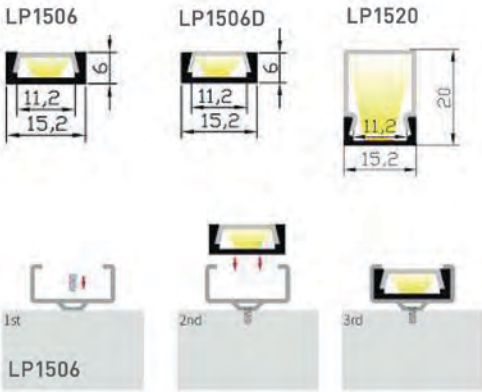

RHEALP1506/LP1506D/LP1520

Material:	AL6063-T5
Surface:	Anodized/ Painting
PC cover:	Diffuser /Transparent /Opal
Power:	14.4W/m
Input voltage:	24VDC
Lamp beads:	120LEDs/m (2835)
Lighting source width:	10 mm
Available lengths:	0.5-3m
Application:	Commercial lighting / Indoor lighting Cabinet lighting / Wardrobe lighting

Silver
 Black
 White (RAL9016)

COVER	END CAP	CLIP
 Trans :15062 Opal: 15063 Diffuser :15064	 Trans :1506D2 Opal: 1506D3 Diffuser :1506D4	 Hole:15068 W/O hole:15069 15060
 Trans :15202 Opal: 15203 Diffuser :15204	 Hole:15208 W/O hole:15209	 LP1506019