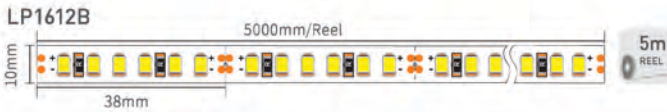

RHEALP1612B/LP1612H

Material:	AL6063-T5
Surface:	Anodized/ Painting
PC cover:	Diffuser /Transparent /Opal
Power:	14.4W/m
Input voltage:	24VDC
Lamp beads:	156/120LEDs/m (2835)
Lighting source width:	10 mm
Available lengths:	0.5-3m
Application:	Commercial lighting / Indoor lighting Cabinet lighting/ Wardrobe lighting

Silver
 Black
 White (RAL9016)

COVER	END CAP	CLIP
 <p>Trans :1506D2 Opal: 1506D3 Diffuser :1506D4</p>	 <p>Hole:1612B8 W/O hole:1612B9</p>	 <p>15060</p>
 <p>Trans :1612H2</p>	 <p>Hole:1612H8 W/O hole:1612H9</p>	 <p>LP1612H5</p>