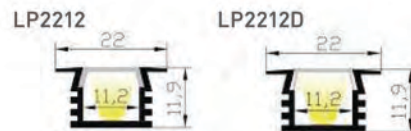

RHEALP2212/LP2212D

Material:	AL6063-T5
Surface:	Anodized/ Painting
PC cover:	Diffuser/Transparent/Opal
Power:	14.4W/m
Input voltage:	24VDC
Lamp beads:	156LEDs/m [2835]
Lighting source width:	10 mm
Available lengths:	0.5-3m
Application:	Commercial lighting / Indoor lighting Decorative design

Silver
 Black
 White (ra19016)

COVER

END CAP

CLIP

 Trans :15062 Opal: 15063 Diffuser:15064	 Trans :1506D2 Opal: 1506D3 Diffuser :1506D4	 Hole:22128 W/O hole:22129	 15060	 LP1506019
---	---	---	---	---