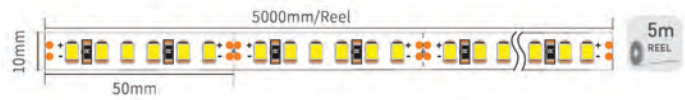

## RHEALP3030D

Silver
  Black
  White  
(RAL9016)

Material:	AL6063-T5
Surface:	Anodized/ Painting
PC cover:	Diffuser /Transparent /Opal
Power:	14.4W/m
Input voltage:	24VDC
Lamp beads:	120LEDs/m (2835)
Lighting source width:	10 mm
Available lengths:	0.5-3m
Application:	Commercial lighting / Indoor lighting

### COVER

Trans: 30852  
Opal: 30853  
Diffuser: 30854

### END CAP

Hole: 3030D8  
W/O hole: 3030D9