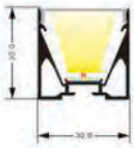

## RHEALP3030D

Silver
  Black
  White  
(RAL9016)

Material:	AL6063-T5
Surface:	Anodized/ Painting
PC cover:	Diffuser /Transparent /Opal
Power:	14.4W/m
Input voltage:	24VDC
Lamp beads:	120LEDs/m (2835)
Lighting source width:	10 mm
Available lengths:	0.5-3m
Application:	Commercial lighting / Indoor lighting