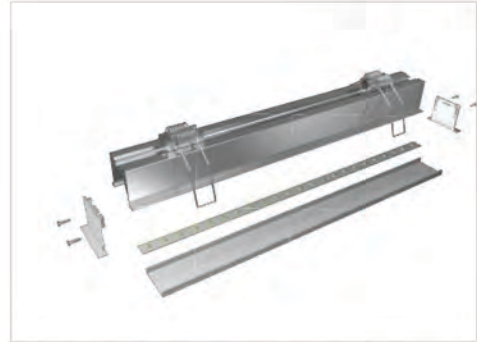

RHEALP4030

Silver
 Black
 White
(ral9016)

Material:	AL6063-T5
Surface:	Anodized/ Painting
PC cover:	Diffuser /Transparent /Opal
Power:	14.4W/m
Input voltage:	24VDC
Lamp beads:	120LEDs/m [2835]
Lighting source width:	10 mm
Available lengths:	0.5-3m
Application:	Commercial lighting / Indoor lighting

COVER

Trans:30852
 Opal: 30853
 Diffuser:30854

END CAP

Hole:40308
 W/O hole:40309

OTHERS

4540S

3030DFGZ