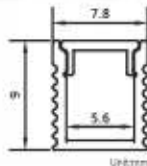

Accessories

Unit:mm

PC/ PC cover : Frosted/Transparent/Opal

Application : Commercial lighting/Office lighting

Remarks:customized design size and spec available