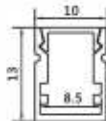

Installation: Surface mounted installation

Max watt: Less than 18w/meter. Suggest with 1pcs DC12V/24V 2835 192led/meter led strip light, PCB size not over 8mm

Product Spec

Material : AL6063-T5

Maximum length : 3M

Accessories

Unit:mm

PC/ PC cover : Frosted/Transparent/Opal

Application : Commercial lighting/Office lighting

Remarks:customized design size and spec available