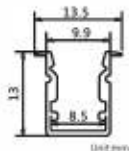

PC/ PC cover : Frosted/Transparent/Opal

Application : Commercial lighting/Office lighting

Remarks: customized design size and spec available