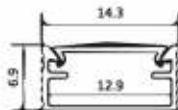

Product Spec

Material : AL6063-T5 Maximum

length : 3M

silver

black

white

Unit:mm

PC/ PC cover : Frosted/Transparent/Opal

Application : Commercial lighting/Office lighting

Remarks: customized design size and spec available