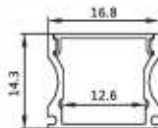

Installation: Embedded in wall or ceiling

Max watt: Less than 19w/meter. Suggest with ipcs DC12V/24V 2835 120led/meter led strip light. PCB size not over 125MM

### Accessories

Unit:mm

Remarks: customized design size and spec available