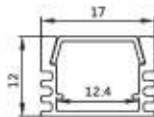

Installation: Embedded in wall or ceiling

Max watt: Less than 18w/meter. Suggest with Ipcc DC12V/24V 2835 120led/meter led strip light. PCB size not over 12MM

Product Spec

Material : AL6063-T5

PC cover : Frosted/Transparent/Opal

Maximum length : 3M

Application : Commercial lighting Office lighting

silver

black

white

Accessories

Unit:mm

Remarks: customized design size and spec available