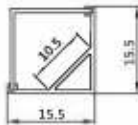

invisible. Constant voltage led strip light is recommend.

Installation: Wall corner surface mounted installation

Max watt: Less than 18w/meter. Suggest with 1pcs DC12V/24V 2835 120led/meter led strip light, PCB size not over 10MM

### Accessories

Unit:mm