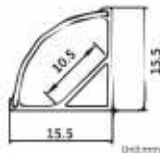

Accessories

PC/PC cover : Frosted/Transparent/Opal

Application : Commercial lighting/Office lighting

Remarks:customized design size and spec available