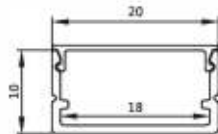

Installation: Embedded in wall or ceiling

Max watt: Less than 18w/meter. Suggest with ipcs DC12V/24V 2835 120led/meter led strip light. PCB size not over 12mm

Accessories

Unit:mm

Product Spec

Material : AL6063-T5