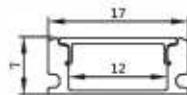

Installation: Embedded in wall or ceiling

Max watt: Less than 18w/meter. Suggest with ipcs DC12V/24V 2835 120led/meter led strip light. PCB size not over 12MM

Product Spec

Material : AL6063-T5

PC cover : Frosted/Transparent/Opal

Maximum length : 3M

Application : Commercial lighting Office lighting

silver

black

white

Accessories

Unit:mm

Remarks:customized design size and spec available