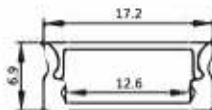

Installation: Embedded in wall or ceiling

Max watt: Less than 18w/meter. Suggest with Ipcc DC12V/24V 2835 120led/meter led strip light. PCB size not over 12MM

Product Spec

Material : AL6063-T5

PC cover : Frosted/Transparent/Opal

Maximum length : 3M

Application : Commercial lighting Office lighting

Accessories

Unit:mm

silver

black

white

Remarks: customized design size and spec available