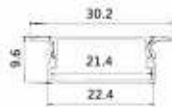

Accessories

Unit:mm

PC cover : Frosted/Transparent/Opal

Application : Commercial lighting Office lighting