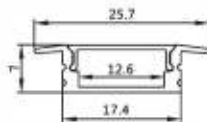

Installation: Embedded in wall or ceiling

Max watt: Less than 18w/meter. Suggest with ipos DC12V/24V 2835 120led/meter led strip light. PCB size not over 12MM

Product Spec

Material : AL6063-T5

PC cover : Frosted/Transparent/Opal

Maximum length : 3M

Application : Commercial lighting Office lighting

silver

black

white

www.theledlinear.com

Accessories

Unit:mm

Remarks: customized design size and spec available