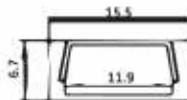

Accessories

Product Spec

Material : AL6063-T5

PC cover : Frosted/Transparent/Opal

Maximum length : 3M

Application : Commercial lighting Office lighting

silver

black

white

Remarks: customized design size and spec available