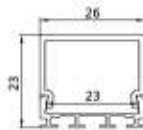

Installation: Embedded in wall or ceiling

Max watt: Less than 18W/meter. Suggest with Ipcc DC12V/24V 2635 120led/meter led strip light, PCB size not over 12MM

Accessories

Unit:mm

Product Spec

Material : AL6063-T5