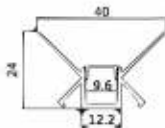

Accessories

Unit:mm

PC cover : Frosted/Transparent/Opal

Application : Commercial lighting Office lighting