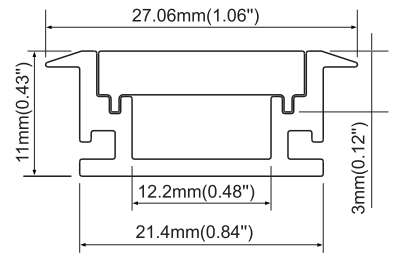

Types of installation:

Material: Extruded aluminum  
Dimension: 27.06×11mm  
Length: MAX 6m

**RHEALP033**

**END CAPS**

End Cap with hole  
End cap without hole

**FINISH**

Anod. aluminum

white

Black

**DIFFUSERS**

PC diffused

Types of installation:

Material: Extruded aluminum  
Dimension: 21.3×26.1mm  
Length: MAX 6m

**RHEALP034**

**END CAPS**

End Cap with hole  
End cap without hole