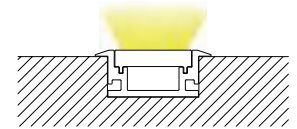

Types of installation:

Material: Extruded aluminum  
Dimension: 27.06×11mm  
Length: MAX 6m

**RHEALP033**

**END CAPS**

End Cap with hole  
End cap without hole

**FINISH**

Anod. aluminum

white

Black

**DIFFUSERS**

PC diffused

Types of installation:

Material: Extruded aluminum  
Dimension: 21.3×26.1mm  
Length: MAX 6m

**RHEALP034**

**END CAPS**

End Cap with hole  
End cap without hole