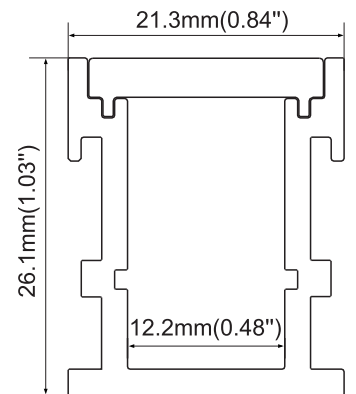

Types of installation:

Material: Extruded aluminum  
Dimension: 27.06×11mm  
Length: MAX 6m

**RHEALP033**

**END CAPS**

End Cap with hole  
End cap without hole

**FINISH**

Anod. aluminum

white

Black

**DIFFUSERS**

PC diffused

Types of installation:

Material: Extruded aluminum  
Dimension: 21.3×26.1mm  
Length: MAX 6m

**RHEALP034**

**END CAPS**

End Cap with hole  
End cap without hole