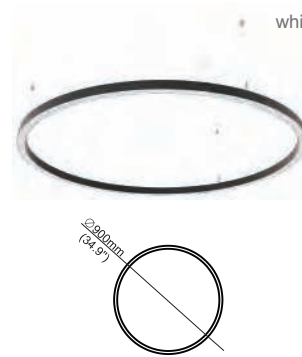

**RHEALP25C-R**

Types of installation:

Material: Extruded aluminum  
Dimension: 25.4×25.4mm  
Length: MAX 6m

**FINISH**

white

Black

**DIFFUSERS**

PMMA frosted

**ACCESSORIES**

Connetor

Slider

Steel wire