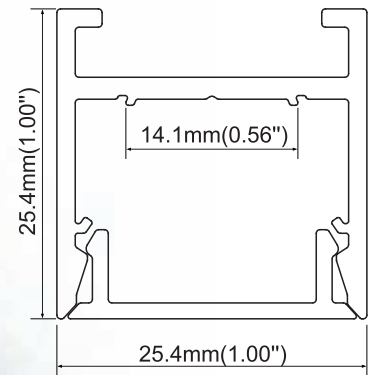

**RHEALP25C-R**

Types of installation:

Material: Extruded aluminum  
Dimension: 25.4×25.4mm  
Length: MAX 6m

**FINISH**

white

Black

**DIFFUSERS**

PMMA frosted