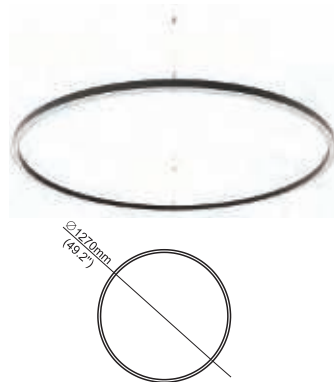

**RHEALP25C-R**

Types of installation:

Material: Extruded aluminum  
Dimension: 25.4×25.4mm  
Length: MAX 6m

**FINISH**

white

Black

**DIFFUSERS**

PMMA frosted

**ACCESSORIES**

Connetor

Slider

Steel wire