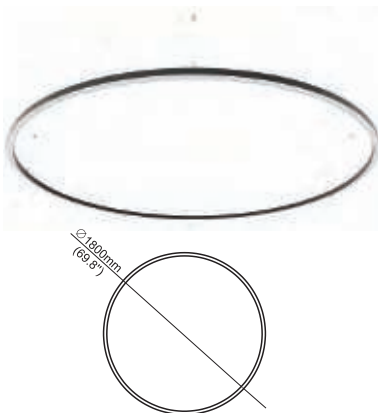

**RHEALP25C-R**

Types of installation:

Material: Extruded aluminum  
Dimension: 25.4×25.4mm  
Length: MAX 6m

**FINISH**

white

Black

**DIFFUSERS**

PMMA frosted

**ACCESSORIES**

Connetor

Slider

Steel wire