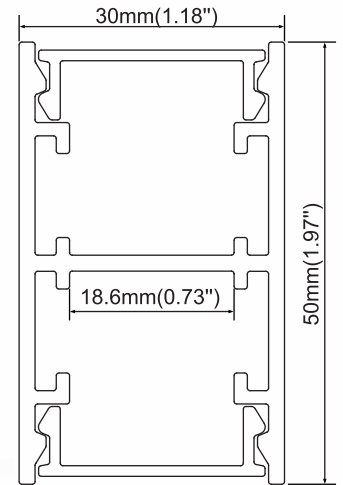

RHEALP3050C

Types of installation:

Material: Extruded aluminum
Dimension: 30×50mm
Length: MAX 6m

FINISH

DIFFUSERS

PMMA frosted

ACCESSORIES

Hanging bracket

Connector

Steel wire