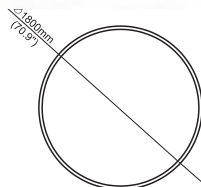

Types of installation:

Material: Extruded aluminum
Dimension: 53.6×60.4mm
Length: MAX 6m

RHEALP50C

FINISH

white

Black

DIFFUSERS

PMMA frosted