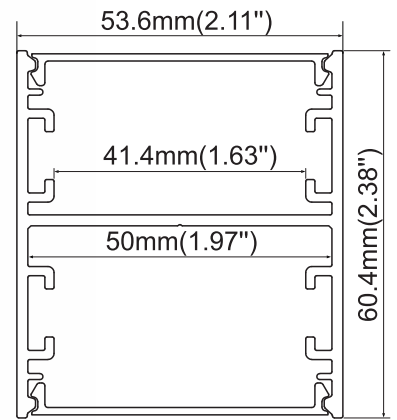

Types of installation:

Material: Extruded aluminum
Dimension: 53.6×60.4mm
Length: MAX 6m

RHEALP50C

FINISH

white

Black

DIFFUSERS

PMMA frosted

ACCESSORIES

Hanging bracket

Connector

Steel wire