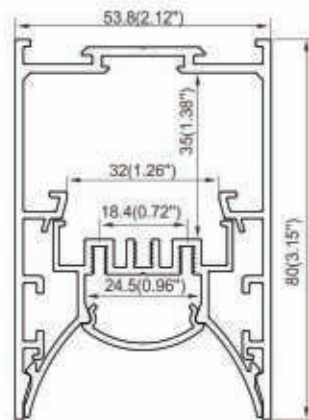

40 degree lens

PC Diffused Cover

Prismatic cover

End cap without hole

Internal clip

Outside clip

Wall washer lens

Symmetrical lens

Lens 40 degrees

Lens 60 degrees

Steel wire