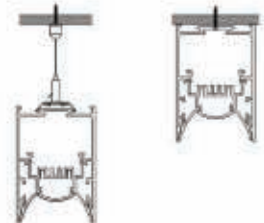

40 degree lens

PC Diffused Cover

Prismatic cover

End cap without hole

Internal clip

Outside clip

Wall washer lens

Symmetrical lens

Lens 40 degrees

Lens 60 degrees

Steel wire