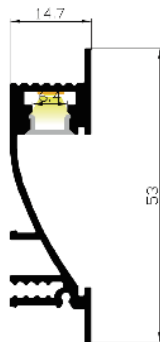

Silver

Black

White  
(RAL9016)

Skirting decorative profile

**RHEALT5315**

Material:	AL6063 T5
Surface:	Anodized / Painting
PC cover:	Diffuser / Transparent / Opal / Black
Power:	14.4W/m
Input voltage:	24VDC
Lamp beads:	120LEDs/m (2835)
Lighting source width:	8 mm
Available lengths:	0.5-3m
Application:	Commercial lighting / Indoor lighting

SIZE

INSTALLATION

APPLICATION

COVER	Trans/Opal/Diffuser	10132/10133/10134	
COVER	Black	1013B	
END CAP	Hole W/O hole	53158/53159	

LIGHTING SOURCE

DECORATIVE PROFILE