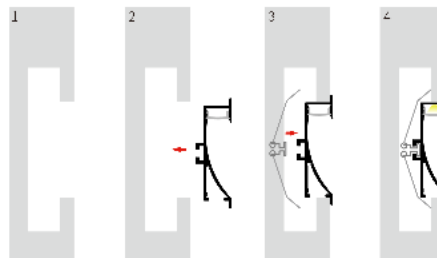

SIZE

INSTALLATION