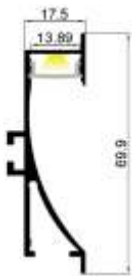

# RHEALT7060B

Silver

Black

White  
(ral9016)

Skirting decorative profile

Material:	AL6063 T5
Surface:	Anodized / Painting
PC cover:	Diffuser / Transparent / Opal / Black
Power:	14.4W/m
Input voltage:	24VDC
Lamp beads:	120LEDs/m (2835)
Lighting source width:	10 mm
Available lengths:	0.5 3m
Application:	Commercial lighting / Indoor lighting Decorative design

## SIZE