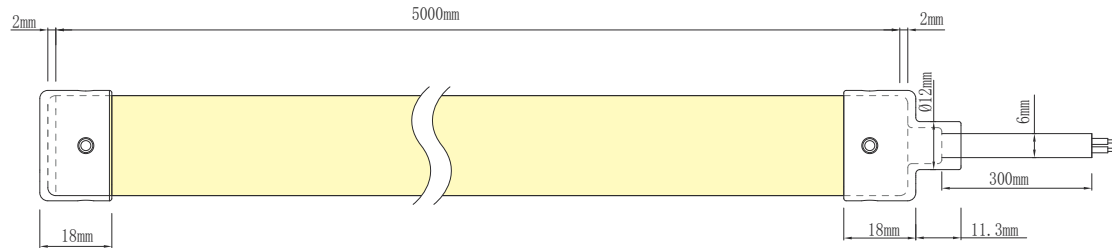

Dimension

Technical Data	
Working Voltage	DC24V
CRI	>90
Rated Power/m	10w
Storage Temperature	25°C~60°C
Ambient Temperature	T_{min}= 25°C, T_{max} (Table below)

Note:

Max. run length refers to single side feed in serial connection.

The given data are typical values due to the tolerances of the production process and the electrical components, values for light output and electrical power can vary up to 10%.

The given color temperature is the temperature of finished product.

Single color PARAMETER

CCT(K)	CRI	Voltage	Power(W)	Lumen (LM/M)	Efficiency (LM/W)	Unit Length (mm)	Max. Run Length (M)	CC/CV
2000⁺¹⁰⁰/₂₀₀	≥90	DC24V	10	363	36.3	50	5	CC/CV
2200⁺¹⁰⁰/₂₀₀	≥90	DC24V	10	380	38	50	5	CC/CV
2400⁺¹⁰⁰/₂₀₀	≥90	DC24V	10	417	41.7	50	5	CC/CV
2600±150	≥90	DC24V	10	477	47.7	50	5	CC/CV
3200±200	≥90	DC24V	10	524	52.4	50	5	CC/CV
4500±400	≥90	DC24V	10	547	54.7	50	5	CC/CV
Red	--	DC24V	10	58	5.8	50	5	CC/CV
Green	--	DC24V	10	637	63.7	50	5	CC/CV
Blue	--	DC24V	10	103	10.3	50	5	CC/CV
Yellow	--	DC24V	10	402	40.2	50	5	CC/CV
Orange	--	DC24V	10	240	24	50	5	CC/CV
Pink	--	DC24V	10	116	11.6	50	5	CC/CV

Cable Entry

Accessories

Voltage 24v DC	UV Protection	Consistency One Bin
Length 5M	Waterproof Grade IP 65	Warranty 3 Years