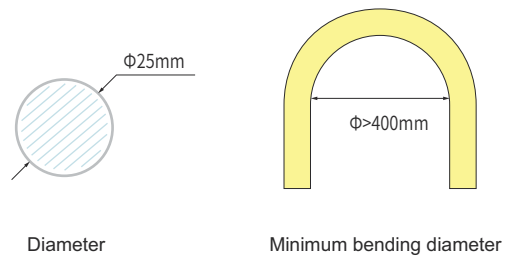

RLLNFR25 PRO

The light source shall be COB light strip with high luminous efficiency;
Adopt high light transmittance, environment friendly silicone material;
Unique optical light distribution structure design, 360° emitting uniform without shadow.

Excellent toughness, stylish appearance, elegant design.

IP65 protection level with integrated extrusion molding process, high light transmittance, environment friendly silicone material.

Salt resistance, acid & alkali corrosion resistance, UV resistance.

Ambient temperature: 25°C~60°C; Storage temperature: 0°C~60°C.

Dimension

Technical Data	
Working Voltage	DC24V
CRI	>90
Rated Power/m	10w
Storage Temperature	25°C~60°C
Ambient Temperature	T_{min}= 25°C, T_{max} (Table below)

Note:

Max. run length refers to single side feed in serial connection.

The given data are typical values due to the tolerances of the production process and the electrical components, values for light output and electrical power can vary up to 10%.

The given color temperature is the temperature of finished product.

Single color PARAMETER

CCT(K)	CRI	Voltage	Power(W)	Lumen (LM/M)	Efficiency (LM/W)	Unit Length (mm)	Max. Run Length (M)	CC/CV
2000⁺¹⁰⁰/₂₀₀	≥90	DC24V	10	363	36.3	50	5	CC/CV
2200⁺¹⁰⁰/₂₀₀	≥90	DC24V	10	380	38	50	5	CC/CV
2400⁺¹⁰⁰/₂₀₀	≥90	DC24V	10	417	41.7	50	5	CC/CV
2600±150	≥90	DC24V	10	477	47.7	50	5	CC/CV
3200±200	≥90	DC24V	10	524	52.4	50	5	CC/CV
4500±400	≥90	DC24V	10	547	54.7	50	5	CC/CV
Red	--	DC24V	10	58	5.8	50	5	CC/CV
Green	--	DC24V	10	637	63.7	50	5	CC/CV
Blue	--	DC24V	10	103	10.3	50	5	CC/CV
Yellow	--	DC24V	10	402	40.2	50	5	CC/CV
Orange	--	DC24V	10	240	24	50	5	CC/CV
Pink	--	DC24V	10	116	11.6	50	5	CC/CV

Cable Entry

Accessories

Voltage 24v DC	UV Protection	Consistency One Bin
Length 5M	Waterproof Grade IP 65	Warranty 3 Years